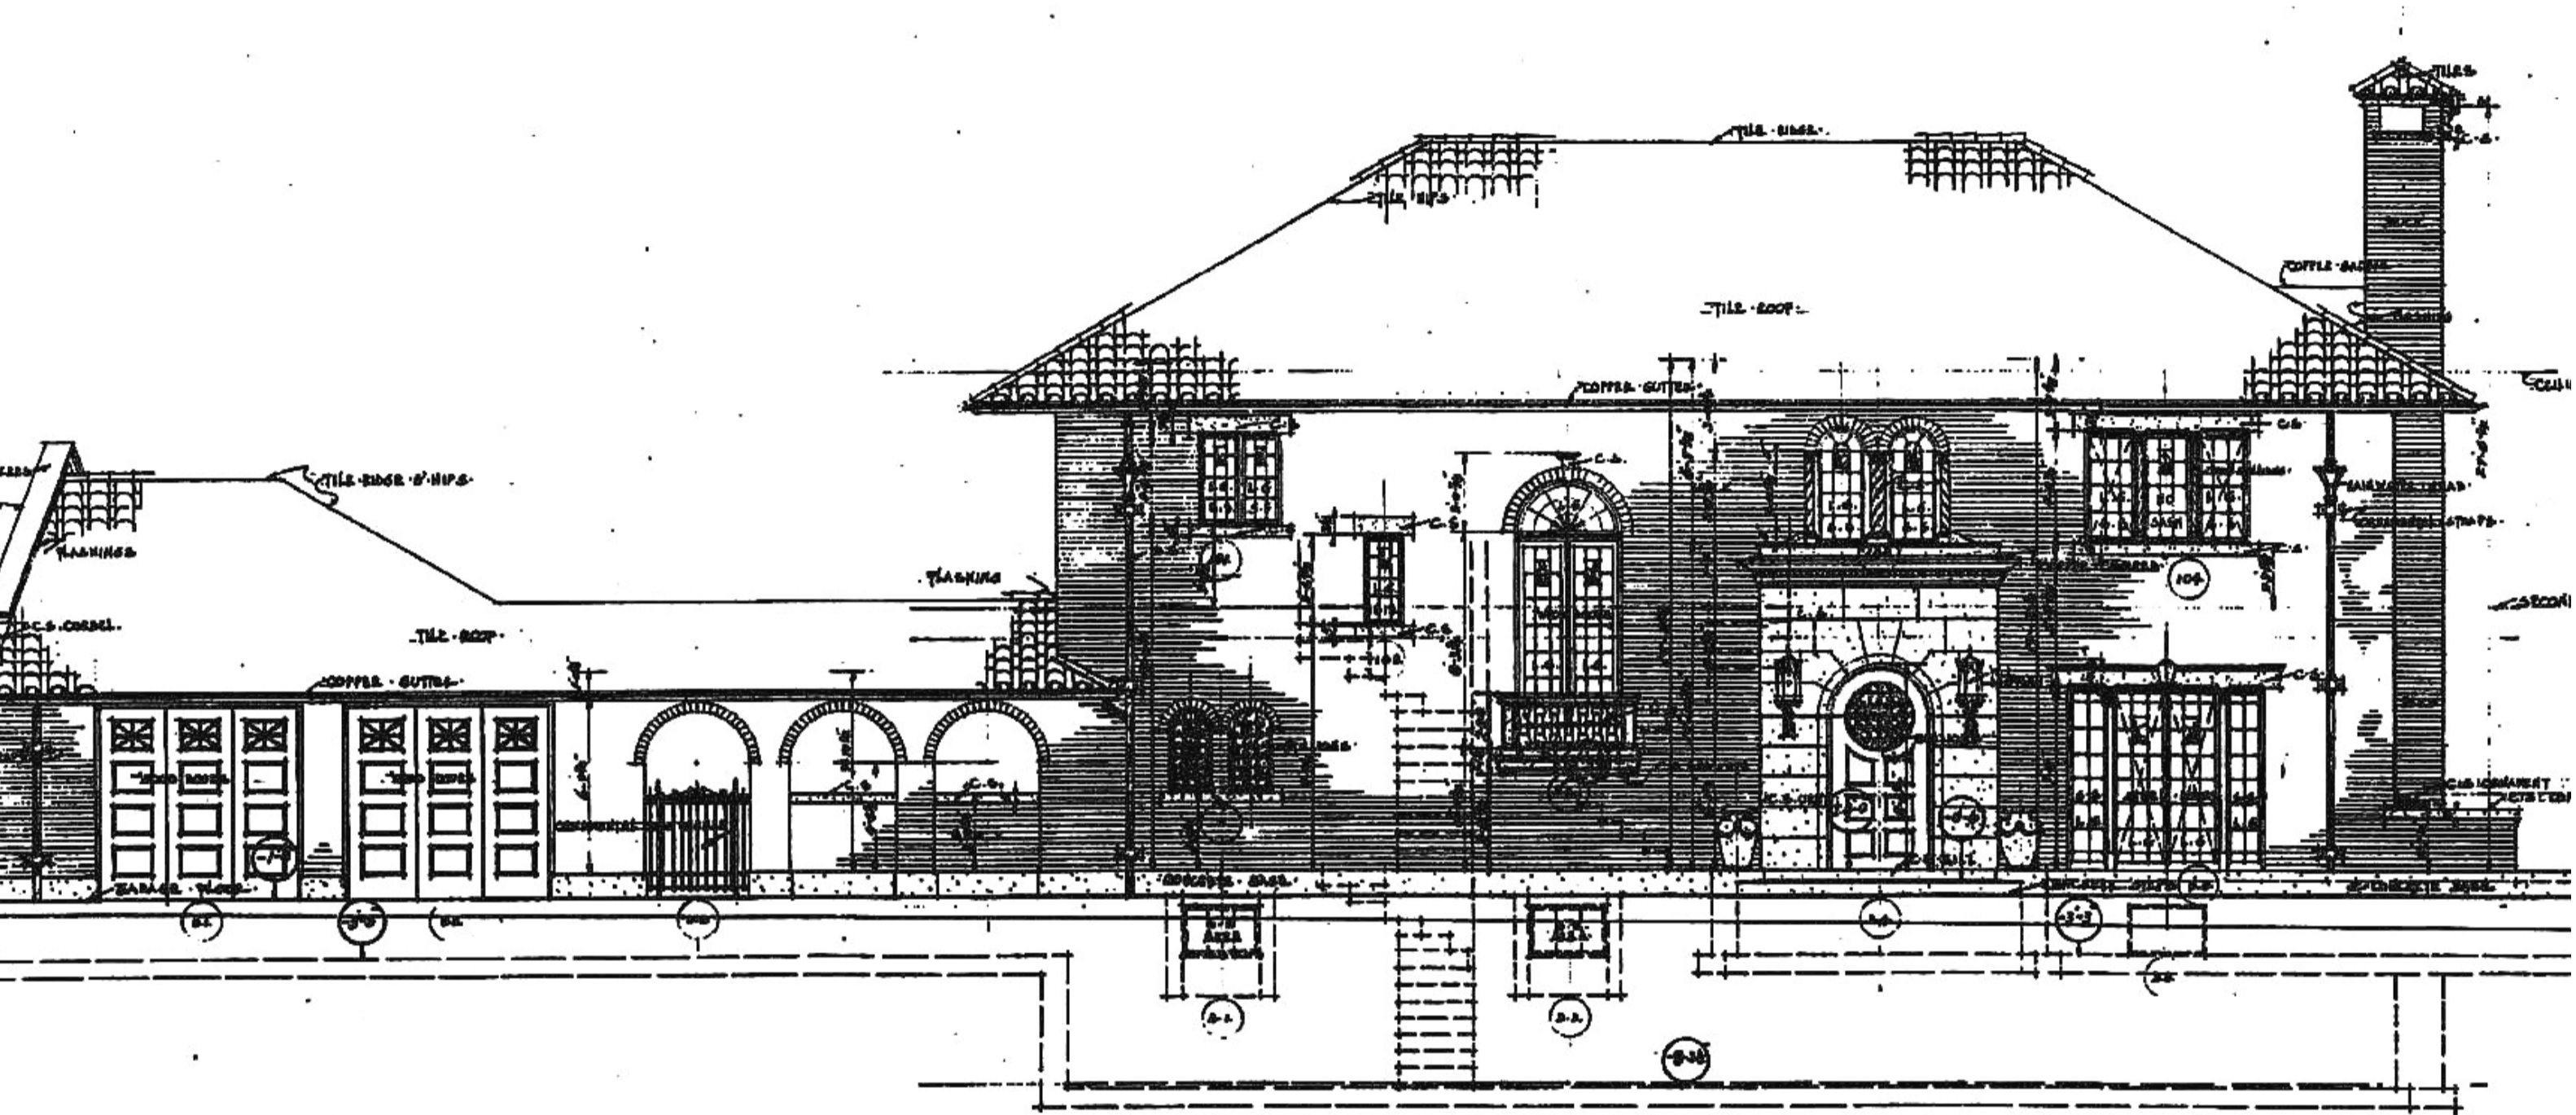

Niagara Society of Architects

Presents

The Works of A.E. Nicholson and R.I. Macbeth

YATES STREET ELEVATION
SCALE 1/4" = 1'-0"

On display at **WILLOWBANK**

Lower Campus: 5 Walnut Street, Queenston, Ontario

Hours of operation: June 6th-August 27th

Monday to Saturday 9-4pm, Closed Sundays

Opening Reception: June 11th: 6-9PM, Presentations start @ 7pm
with light snacks and refreshments

Come view and learn about the works and influences of two of
Niagara's finest architects. **On all summer long!**